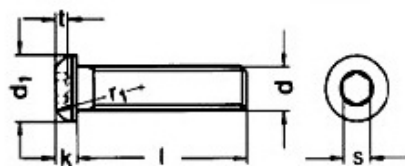

PRODUCT SHEET

Description:

Socket Button Head Screw, M8x35mm, SS/A2, ISO 7380, W/Hex

Item number:

12.03.242-0

Units	Box	Carton	HS Code	Barcode
Pcs.	1	200	7318155290	
				5704866440172

d	M 8
l	35
d1 max.	14
k max.	4,4
r1	7,5
s	5
t min.	3,2

SISO A/S

Mileparken 11
DK-2740 Skovlunde
Denmark
VAT: DK 24786013

Phone +45 45 830 900

www.siso.dk
siso@siso.dk

Danske Bank
Nytorv Branch
Copenhagen
SWIFT: DABADKKK

Account no.
4180 3112 112936
IBAN Account
DK7230003112112936